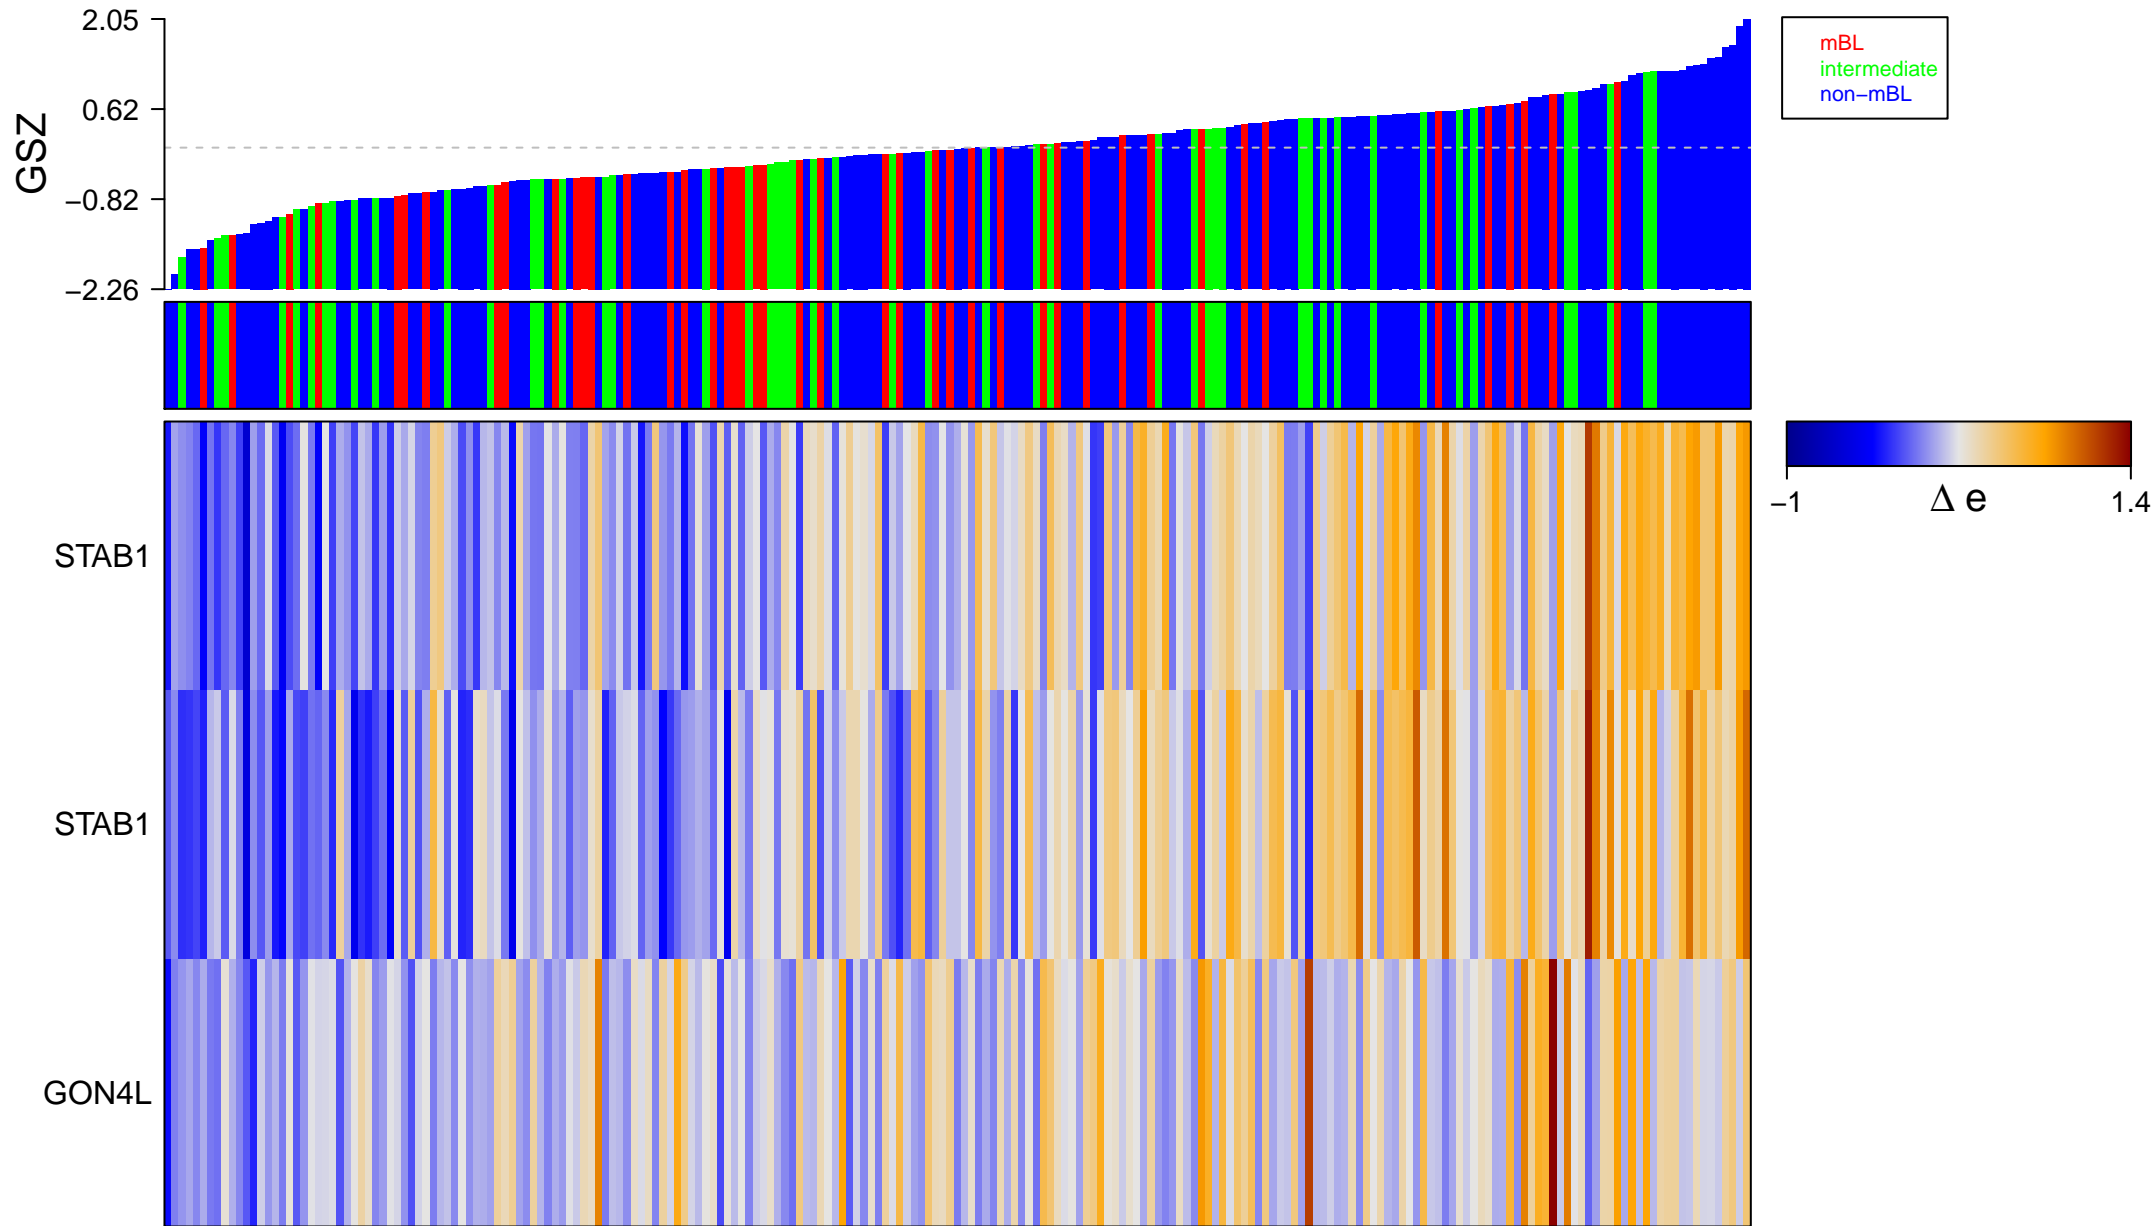

# TERAMOTO\_OPN\_TARGETS\_CLUSTER\_5

# TERAMOTO\_OPN\_TARGETS\_CLUSTER\_5

■ on  
■ -  
□ off