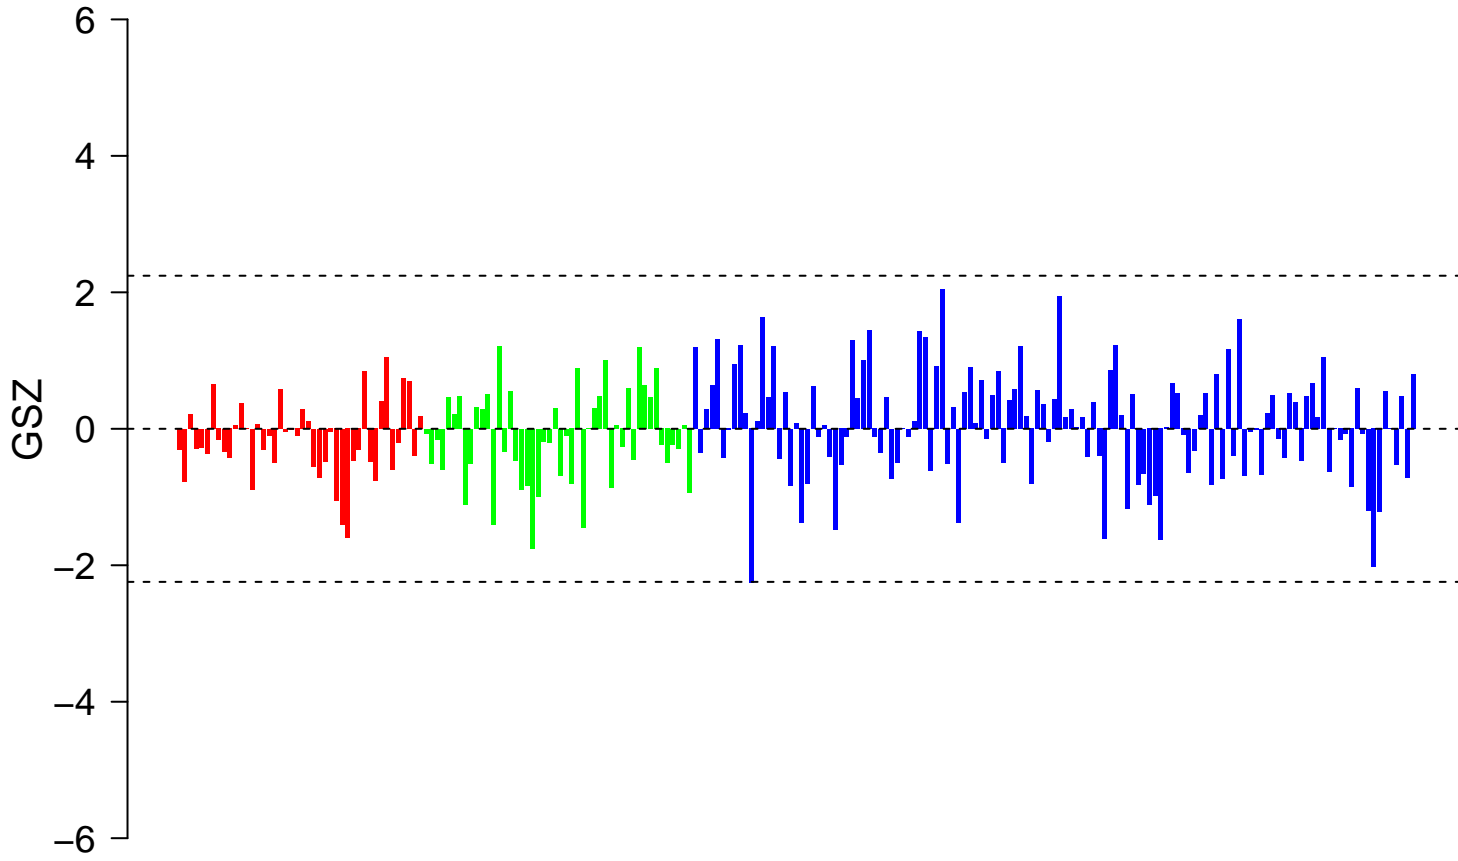

# TERAMOTO\_OPN\_TARGETS\_CLUSTER\_5

# TERAMOTO\_OPN\_TARGETS\_CLUSTER\_5

■ on  
■ -  
□ off